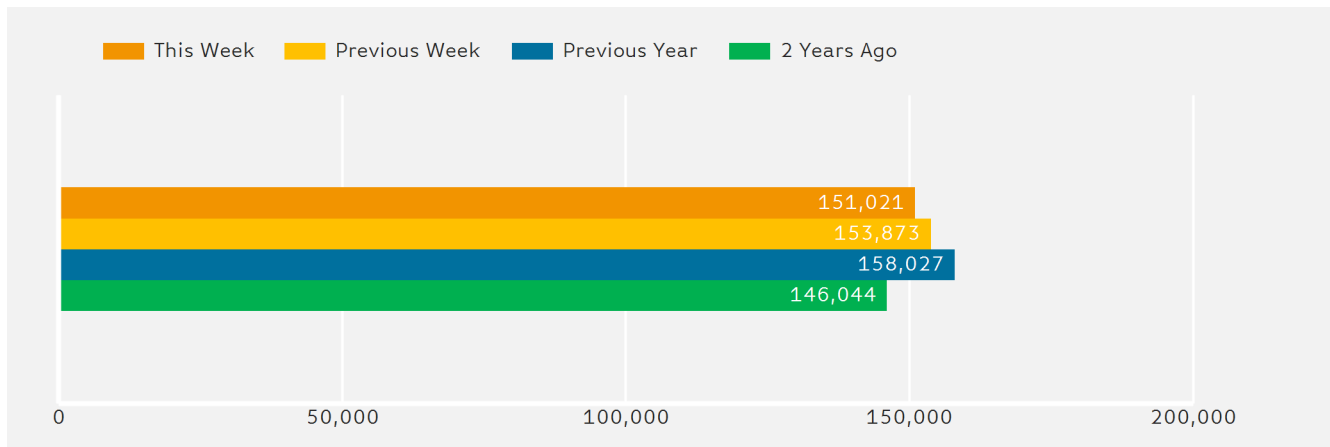

Headlines

The change in footfall for Eastleigh BID over the last 52 weeks is 0.3% up on the previous year.

Footfall for the year to date is 0.2% up on the previous year.

The number of visitors counted for week commencing 30 October 2017 was 151,021.

The busiest day in week commencing 30 October 2017 was Saturday with 27,082 visitors.

The peak hour of the week was 13:00 on Saturday with footfall of 3,593

Footfall by Week

Footfall by Hour

Weather

	Mon	Tue	Wed	Thu	Fri	Sat	Sun
This Week	12	15	17	14	16	13	11
Previous Week	17	17	18	18	13	16	14
Previous Year	18	11	10	12	9	8	7