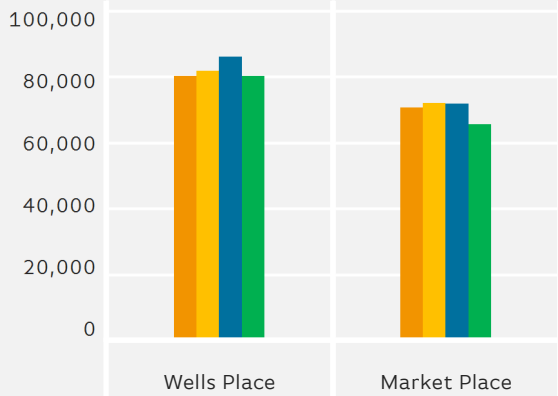

Headlines

The change in footfall for Eastleigh BID over the last 52 weeks is 0.3% up on the previous year.

Footfall for the year to date is 0.2% up on the previous year.

The number of visitors counted for week commencing 30 October 2017 was 151,021.

The busiest day in week commencing 30 October 2017 was Saturday with 27,082 visitors.

The peak hour of the week was 13:00 on Saturday with footfall of 3,593

Footfall by Week

Footfall by Hour

Weather

	Mon	Tue	Wed	Thu	Fri	Sat	Sun
This Week	12	15	17	14	16	13	11
Previous Week	17	17	18	18	13	16	14
Previous Year	18	11	10	12	9	8	7

Footfall by Day

Footfall by Location

■ This Week
 ■ Previous Week
 ■ Previous Year
 ■ 2 Years Ago

	Wells Place	Market Place
This Week	80,269	70,752
Previous Week	81,850	72,023
Previous Year	86,106	71,921
2 Years Ago	80,350	65,694
Week on Week % Change	-1.9 %	-1.8 %
Year on Year % Change	-6.8 %	-1.6 %

Footfall by location

Counting By Location - Main Locations Only

■ Wells Place, 53.2 %
■ Market Place, 46.8 %

Footfall by Week

Year to Date % Change is the annual % change in footfall from January of this year compared to the same period last year.
 Year on Year % Change is the % change in footfall for this week compared to the same week in the previous year.
 Week on Week % Change is the % change in footfall for this week from the previous week.