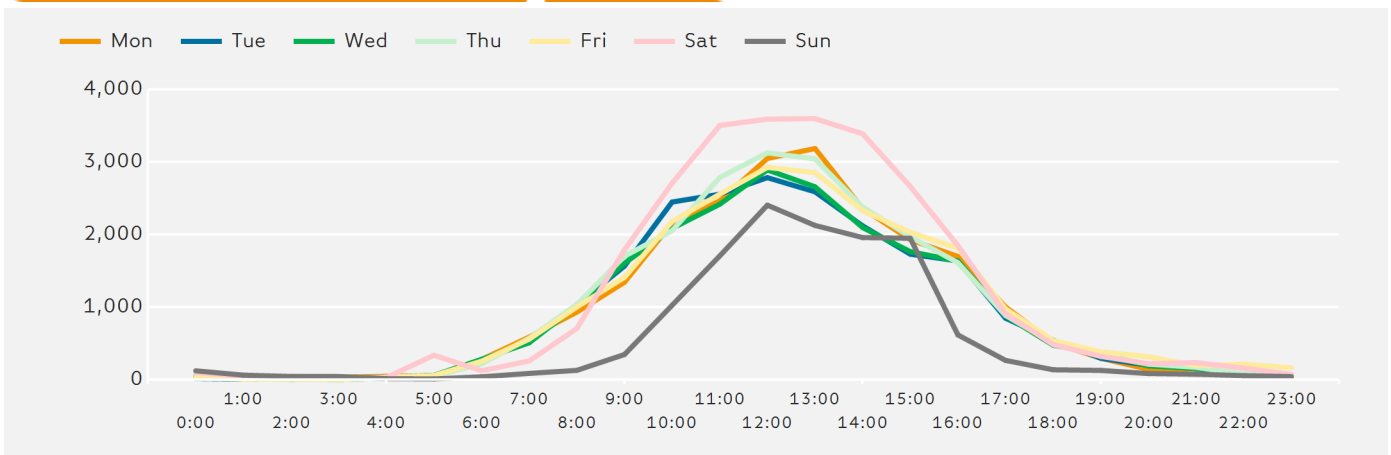

Headlines

The change in footfall for Eastleigh BID over the last 52 weeks is 0.3% up on the previous year.

Footfall for the year to date is 0.2% up on the previous year.

The number of visitors counted for week commencing 30 October 2017 was 151,021.

The busiest day in week commencing 30 October 2017 was Saturday with 27,082 visitors.

The peak hour of the week was 13:00 on Saturday with footfall of 3,593

Footfall by Week

Footfall by Hour

Weather

	Mon	Tue	Wed	Thu	Fri	Sat	Sun
This Week	12	15	17	14	16	13	11
Previous Week	17	17	18	18	13	16	14
Previous Year	18	11	10	12	9	8	7