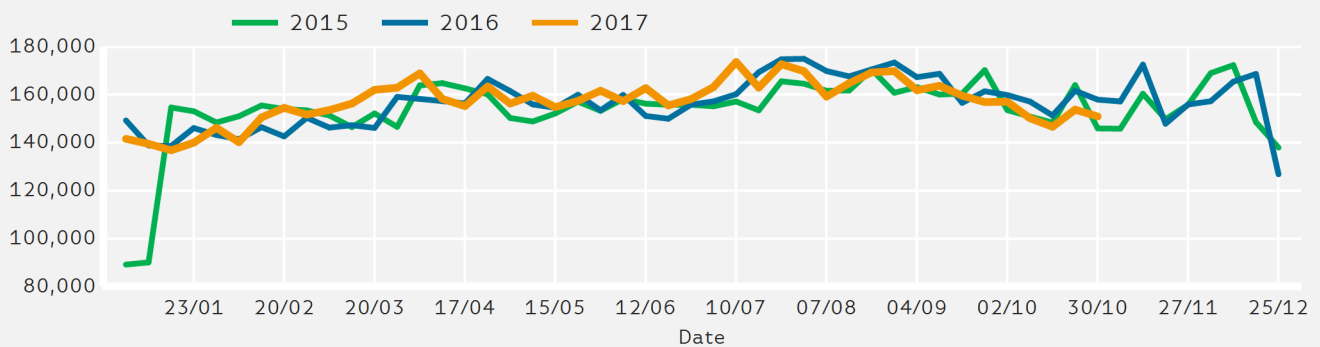

Headlines

The change in footfall for Eastleigh BID over the last 52 weeks is 0.3% up on the previous year.

Footfall for the year to date is 0.2% up on the previous year.

The number of visitors counted for week commencing 30 October 2017 was 151,021.

The busiest day in week commencing 30 October 2017 was Saturday with 27,082 visitors.

The peak hour of the week was 13:00 on Saturday with footfall of 3,593

Footfall by Week

Footfall by Hour

Weather

	Mon	Tue	Wed	Thu	Fri	Sat	Sun
This Week	12	15	17	14	16	13	11
Previous Week	17	17	18	18	13	16	14
Previous Year	18	11	10	12	9	8	7

Footfall by Day

Footfall by Location

■ This Week
 ■ Previous Week
 ■ Previous Year
 ■ 2 Years Ago

	Wells Place	Market Place
This Week	80,269	70,752
Previous Week	81,850	72,023
Previous Year	86,106	71,921
2 Years Ago	80,350	65,694
Week on Week % Change	-1.9 %	-1.8 %
Year on Year % Change	-6.8 %	-1.6 %

Footfall by location

Counting By Location - Main Locations Only

■ Wells Place, 53.2 %
■ Market Place, 46.8 %

Footfall by Week

Year to Date % Change is the annual % change in footfall from January of this year compared to the same period last year.
 Year on Year % Change is the % change in footfall for this week compared to the same week in the previous year.
 Week on Week % Change is the % change in footfall for this week from the previous week.