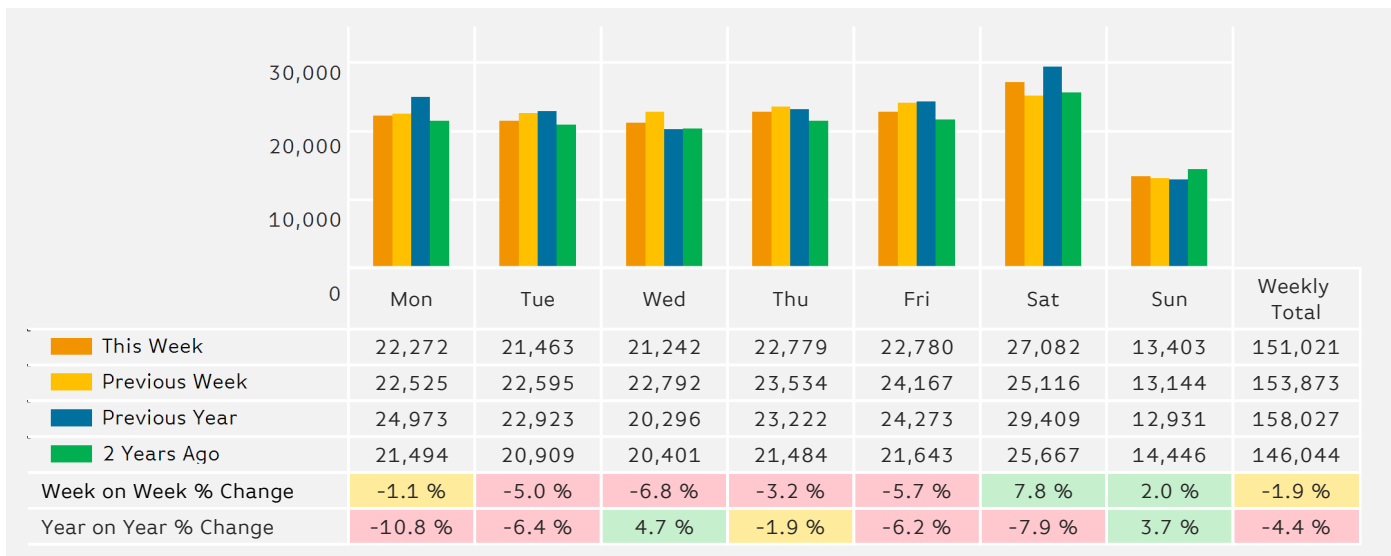

Headlines

The change in footfall for Eastleigh BID over the last 52 weeks is 0.3% up on the previous year.

Footfall for the year to date is 0.2% up on the previous year.

The number of visitors counted for week commencing 30 October 2017 was 151,021.

The busiest day in week commencing 30 October 2017 was Saturday with 27,082 visitors.

The peak hour of the week was 13:00 on Saturday with footfall of 3,593

Footfall by Week

Footfall by Hour

Weather

	Mon	Tue	Wed	Thu	Fri	Sat	Sun
This Week	12	15	17	14	16	13	11
Previous Week	17	17	18	18	13	16	14
Previous Year	18	11	10	12	9	8	7

Footfall by Day

Footfall by Location

■ This Week
 ■ Previous Week
 ■ Previous Year
 ■ 2 Years Ago

	Wells Place	Market Place
This Week	80,269	70,752
Previous Week	81,850	72,023
Previous Year	86,106	71,921
2 Years Ago	80,350	65,694
Week on Week % Change	-1.9 %	-1.8 %
Year on Year % Change	-6.8 %	-1.6 %